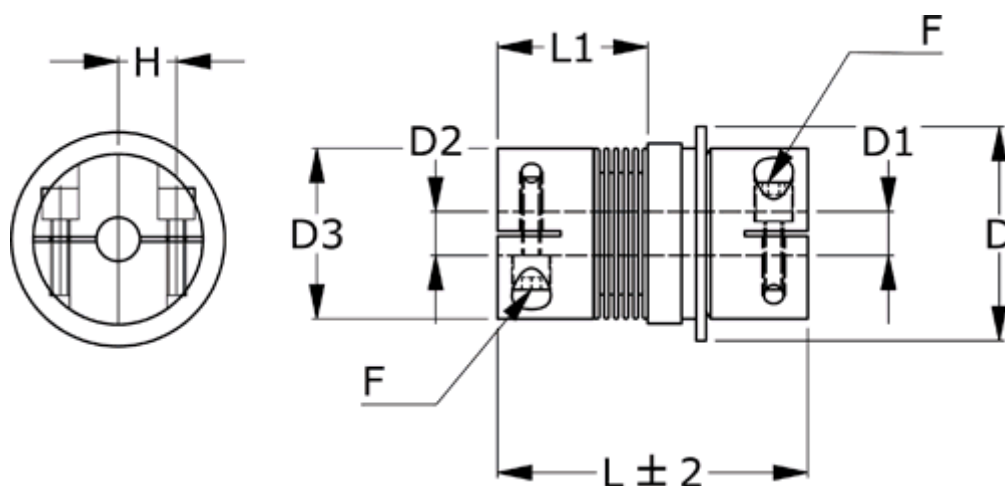

Data Sheet

Article number: 335010070650811D1

Description: Safety coupling BKK 007 multiposition
Length 65 mm, bore 8/11 mm, TKn max 4 NM

Measures

D = 49
D1 = 11
D2 = 8
D3 = 40.0
F = M4
H = 15.5
L = 65
L1 = 34.0

Nom. torque NM (TKn) = 4NM overload torque range 1
Position engagement = C = Synchronous
s = 0.7